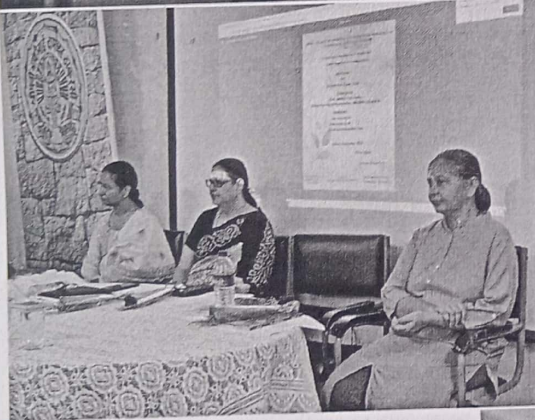

Principal (Add. Charge)
S.N.D.T. College of Arts & SCB College of
Commerce & Science for Women
New Marine Lines, Mumbai - 400 020.